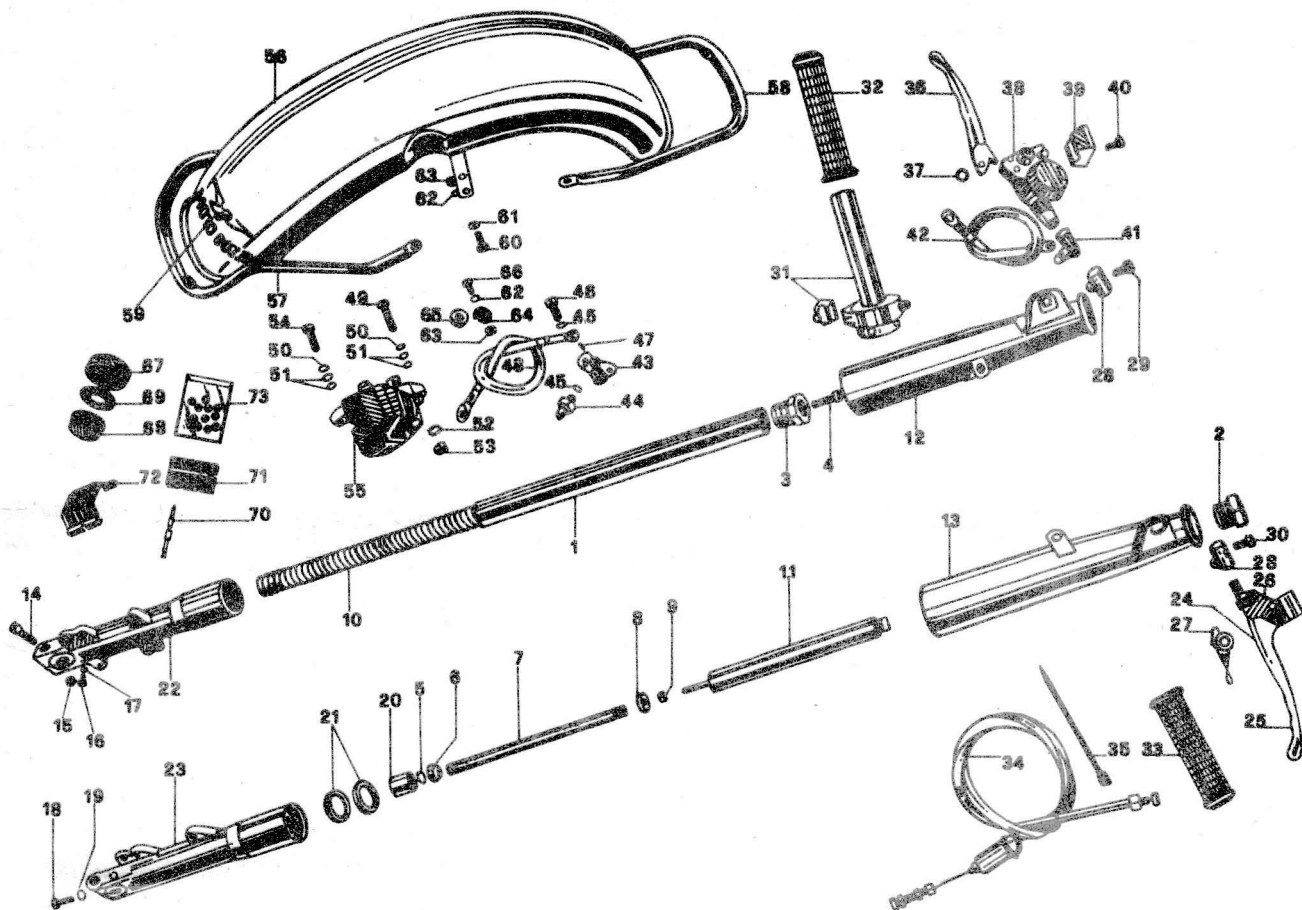

Pos. N.	Code No.	DESCRIPTION	Q. ty
42	13657140	Flexible pipe, master cylinder to twin control	1
43	13656840	Twin control	1
44	25657001	Hydrostop light switch	1
45	25656100	Gasket, pipe screws and switch	9
46	95990033	Screws, pipe securing	4
47	95510311	Reference dowel	1
48	13657540	Flexible pipe, twin control to caliper	1
49	98052545	Upper screw, caliper securing	1
50	95004210	Washer, caliper screws	2
51	95100332	Shim, caliper adjusting mm.0,5	0+4
	95100333	Shim, caliper pushing mm.0,8	0+4
52	95129180	Spring washer, upper screw	1
53	90602210	Nut, upper screw	1
54	98055430	Screw, caliper securing	1
55	14653001	Caliper	1
56	13434341	Front fender	1
57	13435741	Stay, top, front fender	1
58	13435941	Stay, bottom, front fender	1
59	92850752	Decal, front fender	1
60	98054320	Screw, center attachment plate	4
61	95000206	Washer, center plate fixing screws	4