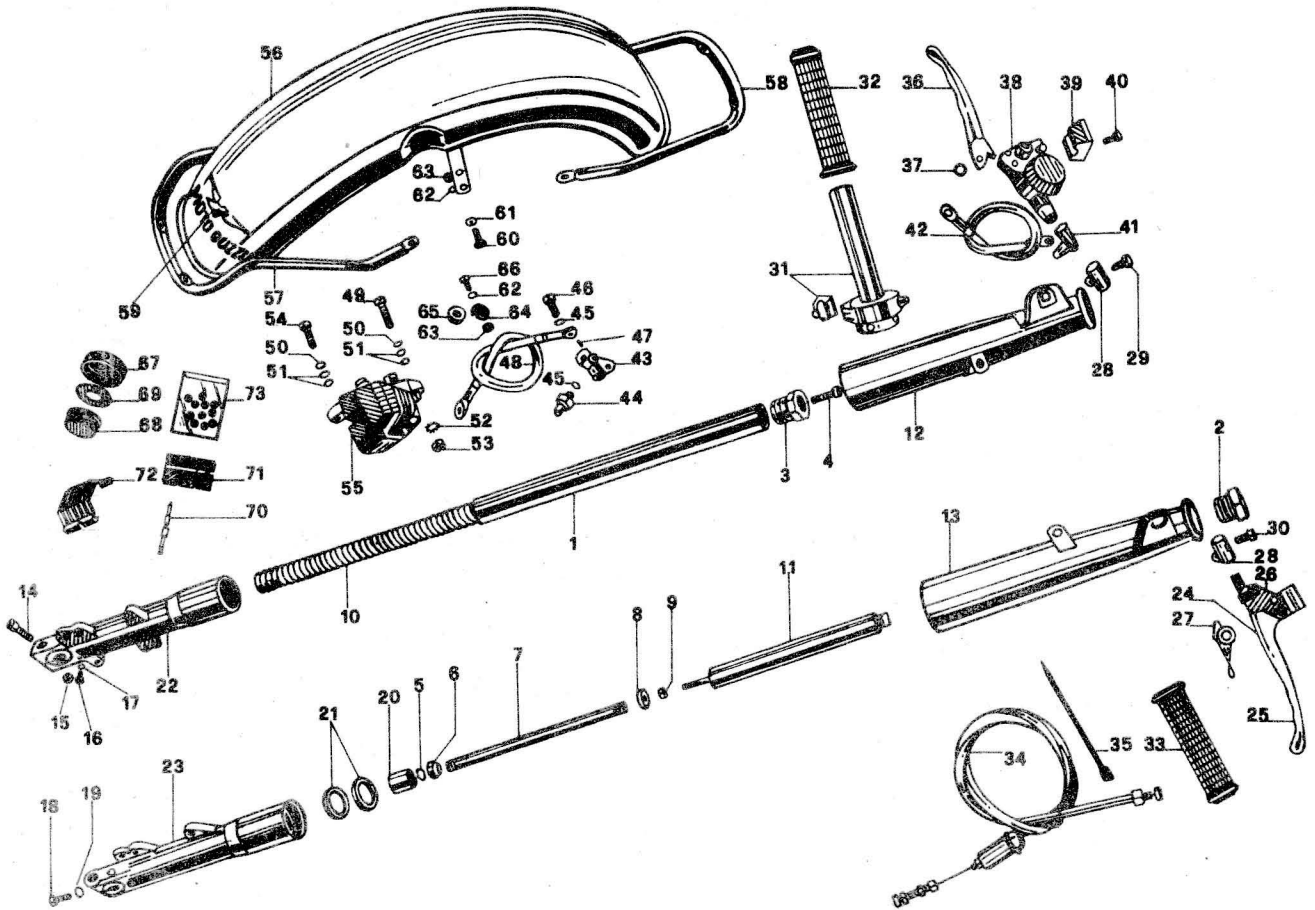

Pos. N.	Code No.	DESCRIPTION	Q.ty
1	13610241	Front wheel, complete	1
2	14610301	Front wheel	1
3	14611501	Spoke with nipple	40
4	12616101	Balance weight (gr. 15 = 230 grains)	
4	12616102	Balance weight (gr. 20 = 307 grains)	
4	12616103	Balance weight (gr. 30 = 460 grains)	
5	14610801	Rim, front wheel	1
6	14613201	Hub, front wheel	1
7	14613301	Disc, front brake	1
8	98052499	Screws, disc to hub	6
9	14615902	Stop plate, nuts and screws	6
10	92602208	Nut, disc screws	6
11	90272047	Ring, Seeger (471)	1
12	92204220	Bearings, hub	2
13	14615201	Spacer, between hub bearings	1
14	14620301	Flange, hub	1
15	13613641	Flange, hub - disc side	1
16	13615641	Spacer, drum - disc side	1
17	92690171	Nut, wheel spindle	1
18	95110628	Washer, wheel spindle nut	1
19	13614140	Spindle, front wheel	1

Pos. N.	Code No.	DESCRIPTION	Q.ty
	13490241	Front fork, complete	1
1	13525441	Tube, front fork	2
2	13504541	Cap, front fork	2
3	13504441	Sleeve, front fork	2
4	98620435	Screw, damper securing	2
5	90271014	Seeger Ring, rod end securing	2
6	14527900	Rod end	2
7	14527800	Tube, damper rod	2
8	14526505	Rubber ring, damper springs	2
9	92630106	Lock nut, damper securing	2
10	14526600	Spring, front fork	2
11	14526407	Damper, front fork	2
12	13496141	Headlight bracket R/H	1
13	13496241	Headlight bracket L/H	1
14	92620540	Screw, fork cover to wheel spindle	2
15	92602210	Nut, wheel spindle screws	2
16	98620312	Oil drain plug	2
17	95100116	Gasket, oil drain screws	2
18	98622535	Screw, rod tube securing	2
19	10528900	Gasket, rod tube screws	2
20	14527600	Bush, fork rod	2