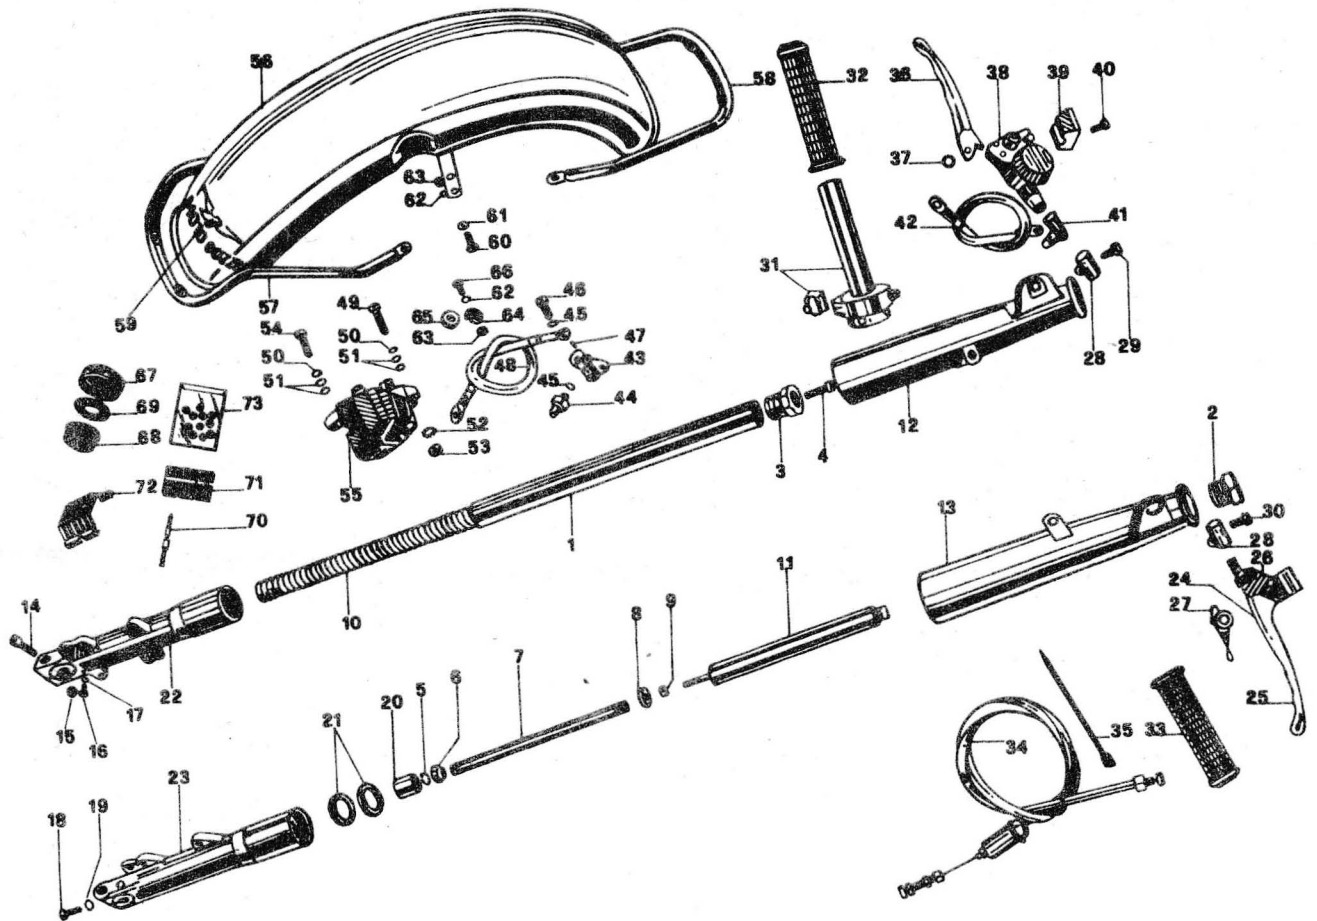

Pos. N.	Code No.	DESCRIPTION	Q.ty
1	13610241	Front wheel, complete	1
2	14610301	Front wheel	1
3	14611501	Spoke with nipple	40
4	12616101	Balance weight (gr. 15 = 230 grains)	
4	12616102	Balance weight (gr. 20 = 307 grains)	
4	12616103	Balance weight (gr. 30 = 460 grains)	
5	14610801	Rim, front wheel	1
6	14613201	Hub, front wheel	1
7	14613301	Disc, front brake	1
8	98052499	Screws, disc to hub	6
9	14615902	Stop plate, nuts and screws	6
10	92602208	Nut, disc screws	6
11	90272047	Ring, Seeger (471)	1
12	92204220	Bearings, hub	2
13	14615201	Spacer, between hub bearings	1
14	14620301	Flange, hub	1
15	13613641	Flange, hub - disc side	1
16	13615641	Spacer, drum - disc side	1
17	92690171	Nut, wheel spindle	1
18	95110628	Washer, wheel spindle nut	1
19	13614140	Spindle, front wheel	1

Pos. N.	Code No.	DESCRIPTION	Q.ty
	13490241	Front fork, complete	1
1	13525441	Tube, front fork	2
2	13504541	Cap, front fork	2
3	13504441	Sleeve, front fork	2
4	98620435	Screw, damper securing	2
5	90271014	Seeger Ring, rod end securing	2
6	14527900	Rod end	2
7	14527800	Tube, damper rod	2
8	14526505	Rubber ring, damper springs	2
9	92630106	Lock nut, damper securing	2
10	14526600	Spring, front fork	2
11	14526407	Damper, front fork	2
12	13496141	Headlight bracket R/H	1
13	13496241	Headlight bracket L/H	1
14	92620540	Screw, fork cover to wheel spindle	2
15	92602210	Nut, wheel spindle screws	2
16	98620312	Oil drain plug	2
17	95100116	Gasket, oil drain screws	2
18	98622535	Screw, rod tube securing	2
19	10528900	Gasket, rod tube screws	2
20	14527600	Bush, fork rod	2