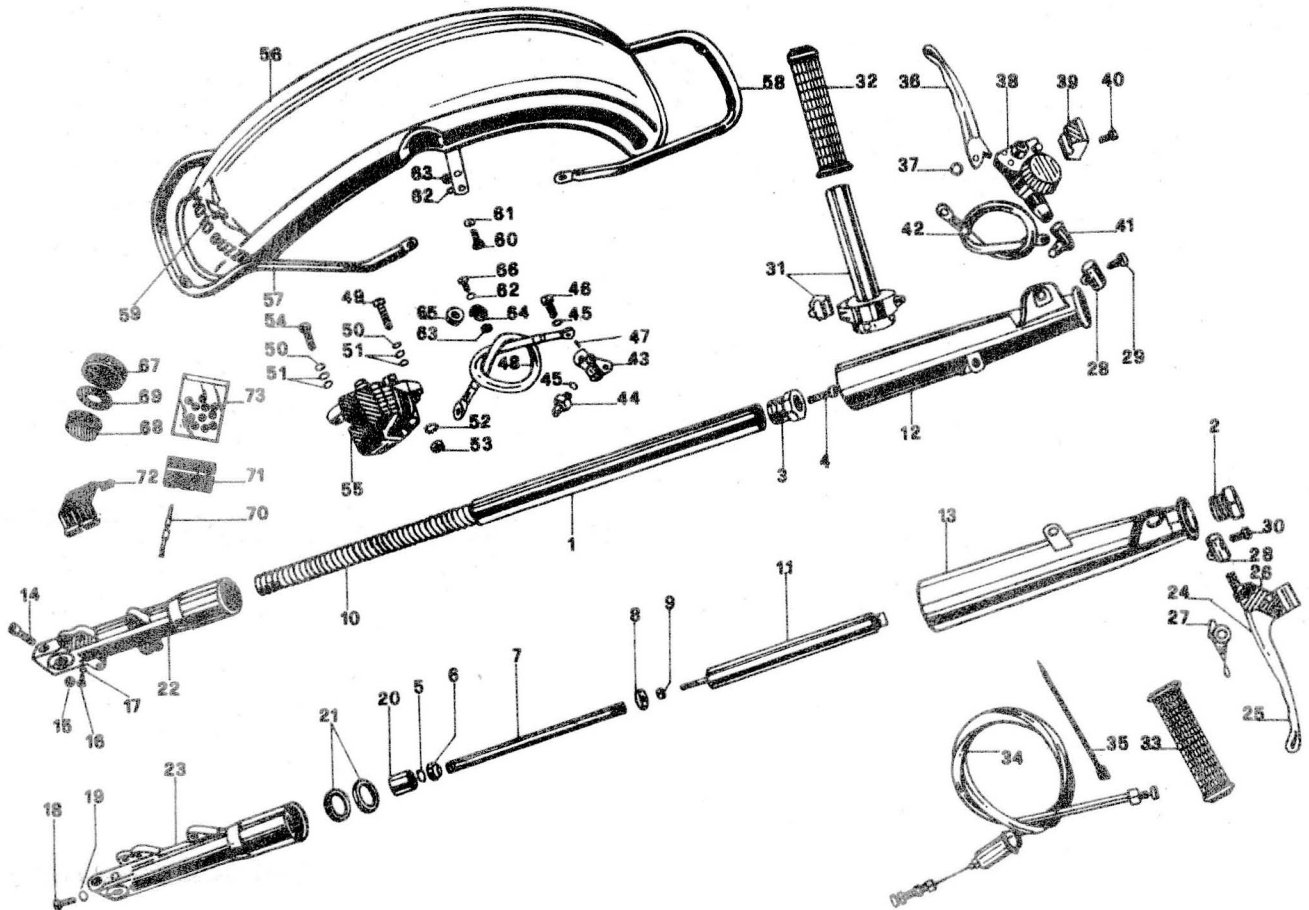

Pos. N.	Code No.	DESCRIPTION	Q. ty
62	95021106	Spring washer, toothed, stay and eyelet	4
63	92602206	Nut, stay and eyelet fixing screw	4
64	55436525	Eyelet, cable guide	1
65	91551131	Rubber ring, eyelet	1
66	98054312	Screw, eyelet to fender	1
67	14661100	Cap, master cylinder	1
68	14661300	Bellows	1
69	14661200	Membrane	1
70	14654400	Pin, pad retainer	2
71	14654601	Brake pads	2
72	14655700	Cover	1
<u>OVERHAULING KITS</u>			
73	14659000	Caliper gaskets	1
73a	14659100	Brake pads	1
73b	14659200	Bleeding system	1
73c	14659300	Master cylinder	1
73d	14659400	Lever screws	1